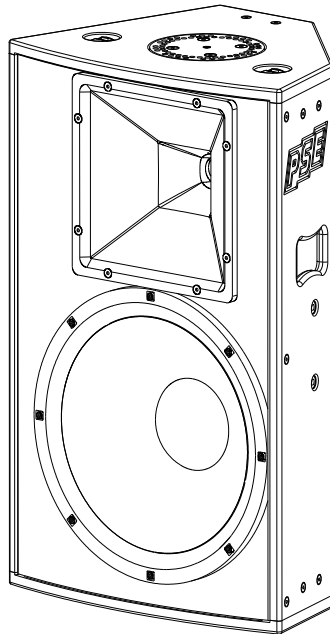

GS-15

specification

model	GS-15
rated impedance	8 Ω
operation mode switchable	bi-amp/passive
power handling capacity bi-amp AES/peak*	1000W / 4000W*
power handling capacity passive AES/peak*	500W / 2000W*
available frequency response**	50Hz-20kHz
max. sound pressure level***	142dB
directivity (h x v)	90°/60° (90°rotatable)
LF-transducer rated size	15"
LF-transducer voice coil diameter	100mm/4"
LF-transducer magnet structure	neodymium
HF-compression driver rated size (VC)	75mm/3"
HF-compression throat diameter	1,4"
HF-compression magnet structure	neodymium
dimension h/w/d in mm	730/460/360
weight	28kg

Features GS-15

- 1x15" speaker neodymium (100mm voice coil)
- 1x3" (75mm) compression driver neodymium
- high frequency horn 1,4" throat
- horn directivity h90°/v60°
- 90° turnable high frequency horn to v60°/h90°
- multifunktional housing
- wedge angle 45°
- tripod (pole mounting) flange
- 7 air-lock mounting points
- 4 M8 mounting points
- 2 M10 mounting points
- 2 multi gauge plates 360° / 5° steps
- 2 Neutrik speakon 4-pin for passive
- 2 Neutrik speakon 8-pin for bi-amp
- passive / bi-amp switchable
- bass link function
- high-mid link function
- perforated steel front grill powder coated
- acoustic foam 4mm behind front grill
- wood housing plywood 15mm, 27mm
- polyurea (PU) high scratch proof coating