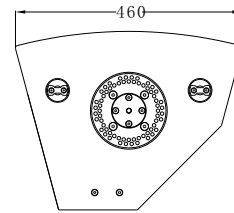

GS-15

specification

model	GS-15
rated impedance	8 Ω
operation mode switchable	bi-amp/passive
power handling capacity bi-amp AES/peak*	1000W / 4000W*
power handling capacity passive AES/peak*	500W / 2000W*
available frequency response**	50Hz-20kHz
max. sound pressure level***	142dB
directivity (h x v)	90°/60° (90°rotatable)
LF-transducer rated size	15"
LF-transducer voice coil diameter	100mm/4"
LF-transducer magnet structure	neodymium
HF-compression driver rated size (VC)	75mm/3"
HF-compression throat diameter	1,4"
HF-compression magnet structure	neodymium
dimension h/w/d in mm	730/460/360
weight	28kg

Features GS-15

- 1x15" speaker neodymium (100mm voice coil)
- 1x3" (75mm) compression driver neodymium
- high frequency horn 1,4" throat
- horn directivity h90°/v60°
- 90° turnable high frequency horn to v60°/h90°
- multifunktional housing
- wedge angle 45°
- tripod (pole mounting) flange
- 7 air-lock mounting points
- 4 M8 mounting points
- 2 M10 mounting points
- 2 multi gauge plates 360° / 5° steps
- 2 Neutrik speakon 4-pin for passive
- 2 Neutrik speakon 8-pin for bi-amp
- passive / bi-amp switchable
- bass link function
- high-mid link function
- perforated steel front grill powder coated
- acoustic foam 4mm behind front grill
- wood housing plywood 15mm, 27mm
- polyurea (PU) high scratch proof coating